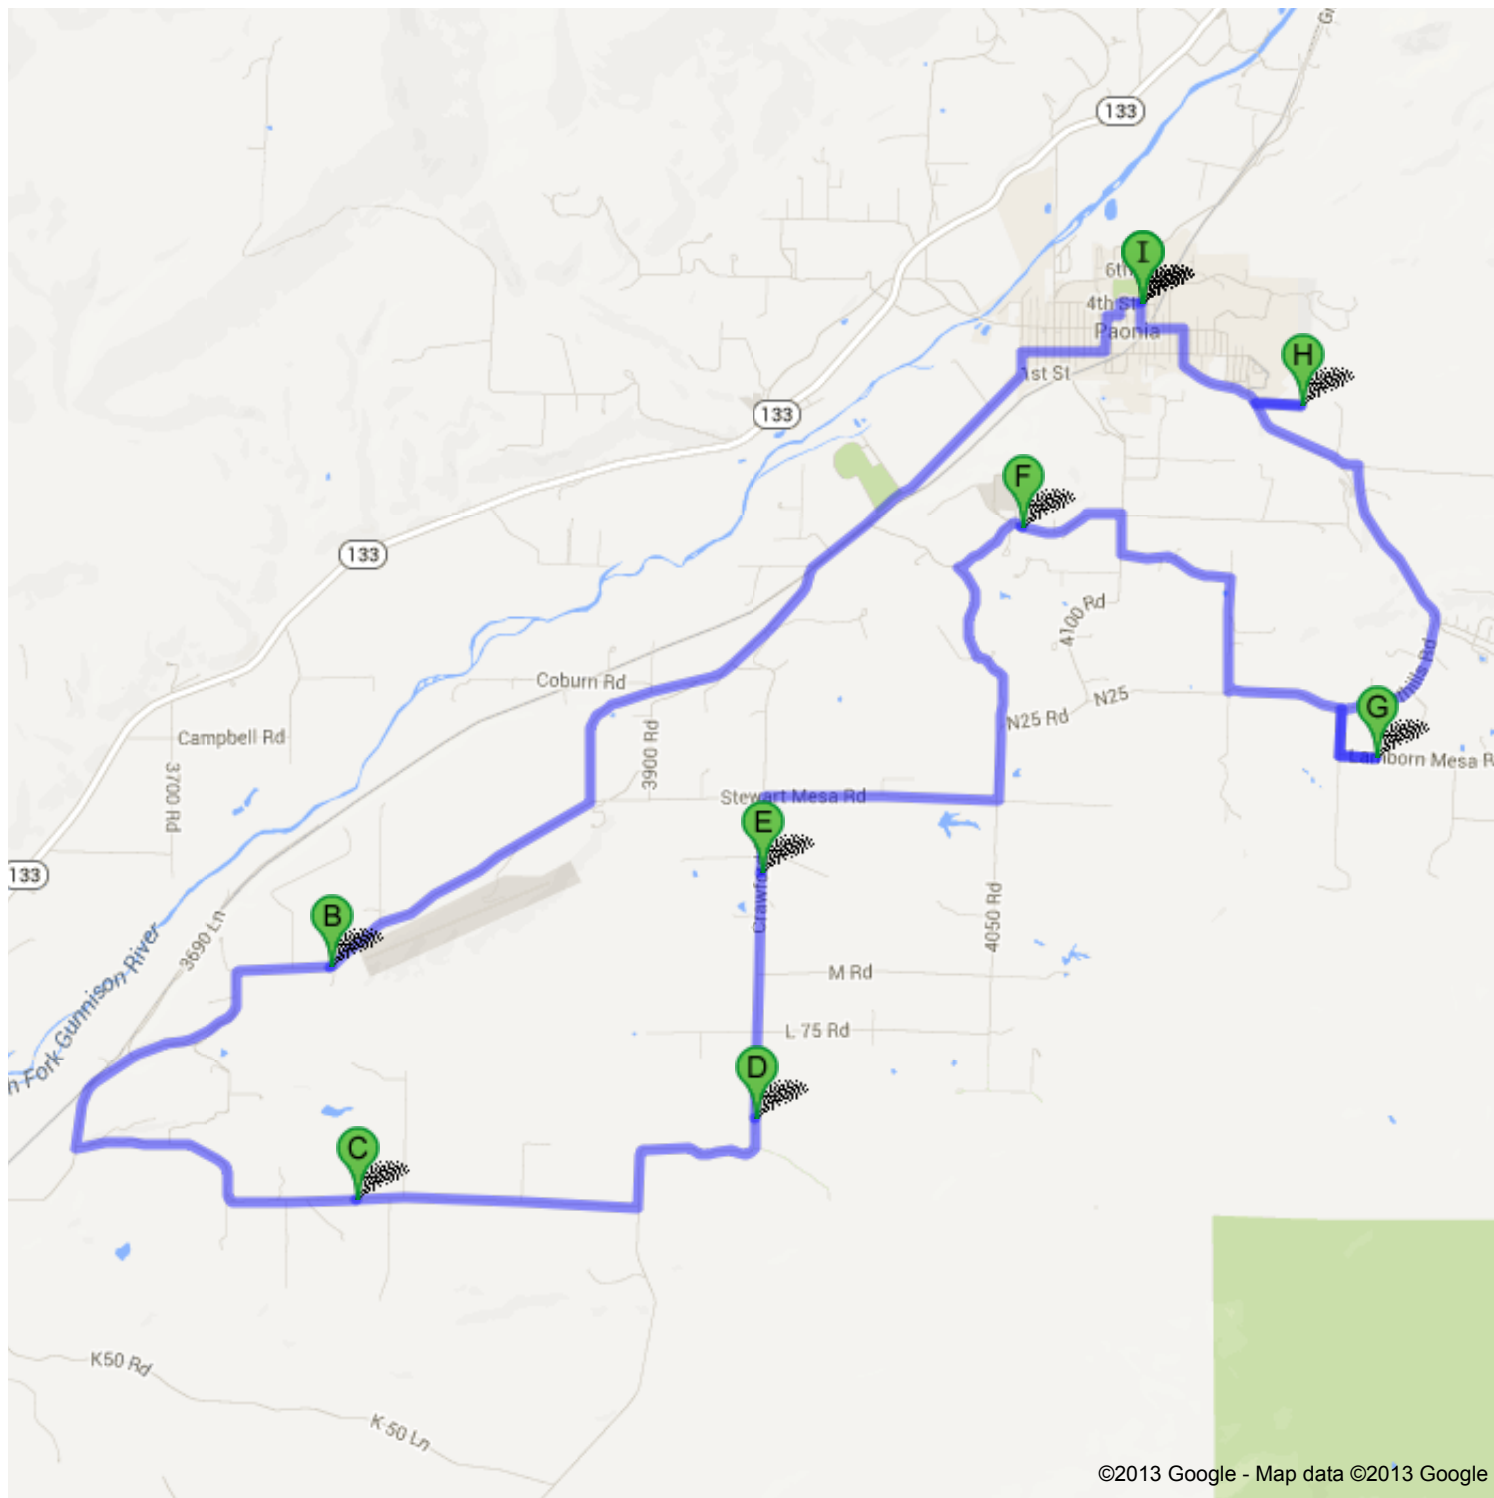

Directions to Paonia Park

Paonia, CO 81428

19.9 mi – about 1 hour 56 mins

Note: a few route changes may be made, but these things are fixed: The route to Avalanche Farm and Dairy will come up Lamborn in this way (Matthews Lane to Back River Road to Bone Mesa Road), for the safest and least steep way up. Riders on the tour will not be stopping at SEI (Solar Energy International) or Fresh and Wyld Farmhouse, but may wish to note where these are located, along the way.

**Paonia Park**
Paonia, CO 81428

- | | | |
|--|--|---------------------------|
| | 1. Head west on 4th St toward Orchard Ave | go 472 ft
total 472 ft |
| | 2. Turn left toward 2nd St | go 269 ft
total 0.1 mi |
| | 3. Turn right toward 2nd St | go 318 ft
total 0.2 mi |
| | 4. Turn left toward 2nd St
About 50 secs | go 0.2 mi
total 0.4 mi |
| | 5. Turn right onto 2nd St
About 1 min | go 0.4 mi
total 0.7 mi |
| | 6. Turn left onto Niagara Ave | go 0.1 mi
total 0.8 mi |
| | 7. Slight right onto Mathews Ln
About 9 mins | go 1.8 mi
total 2.6 mi |
| | 8. Continue onto Back River Rd
About 13 mins | go 2.4 mi
total 5.0 mi |

Total: 5.0 mi – about 25 mins**Back River Rd, Paonia, CO 81428**

total 0.0 mi

- | | | |
|--|--|---------------------------|
| | 9. Head west on Back River Rd toward Slate Point Rd
About 2 mins | go 0.6 mi
total 0.6 mi |
| | 10. Slight right to stay on Back River Rd
About 5 mins | go 1.0 mi
total 1.6 mi |
| | 11. Turn left onto Bone Mesa Rd
About 6 mins | go 0.8 mi
total 2.4 mi |
| | 12. Turn left to stay on Bone Mesa Rd
About 6 mins | go 0.6 mi
total 2.9 mi |

Total: 2.9 mi – about 18 mins**Bone Mesa Rd, Paonia, CO 81428**

total 0.0 mi

- | | | |
|--|---|---------------------------|
| | 13. Head east on Bone Mesa Rd toward 3790 Ln
About 6 mins | go 1.2 mi
total 1.2 mi |
| | 14. Turn left onto Crawford Rd
Destination will be on the right
About 6 mins | go 0.9 mi
total 2.1 mi |